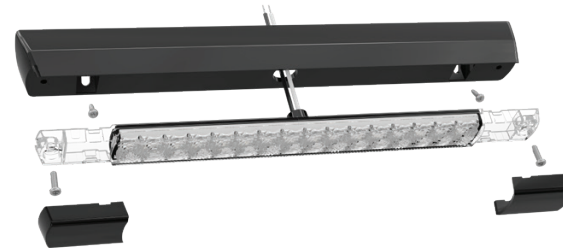

# 285 Series Awning Lamp

**IP67**  
Protection

**3 Year**  
Warranty

- Dual Function Amber or White
- Polycarbonate Housing
- Exterior Grade
- 60° Degree Angle
- IP67 Rated
- 12 Volt Only

**23285BLKB** - 12V, Bulk

**Dual Function**  
**White or Amber**

<b>Function</b>	Caravan Awning Lamp
<b>Size</b>	293mm x 27mm x 37mm
<b>Voltage</b>	12 Volt
<b>LED Qty</b>	24
<b>Effective Lumens</b>	White 210lm, Amber 35lm
<b>Colour Temp</b>	White 5500K
<b>Cable</b>	40cm
<b>Draw</b>	<b>@13.8V</b>
White	0.26A
Amber	0.12A

## Fitting Instructions

Surface mount base with screws supplied. Remove lamp end caps and fit onto base with screws supplied then refit end caps.

All enquiries P: (03) 9466 7075 E: [led@ledautolamps.com.au](mailto:led@ledautolamps.com.au), [www.ledautolamps.com](http://www.ledautolamps.com)