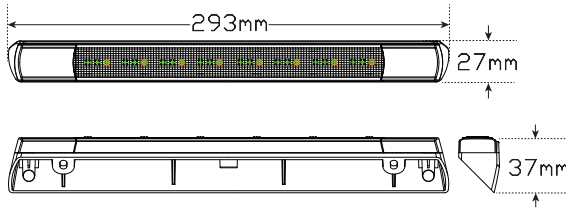

Fitting Instructions

Surface mount base with screws supplied. Remove lamp end caps and fit onto base with screws supplied then refit end caps.

All enquiries P: (03) 9466 7075 E: led@ledautolamps.com.au, www.ledautolamps.com

All efforts are made to ensure all information is correct and up to date, it can be subject to change without notice. All measurements are in millimeters (mm) and are not to scale.

© All LED Autolamps (AUST) Pty. Ltd. designs are registered throughout the world. - Current as of 23/03/2022